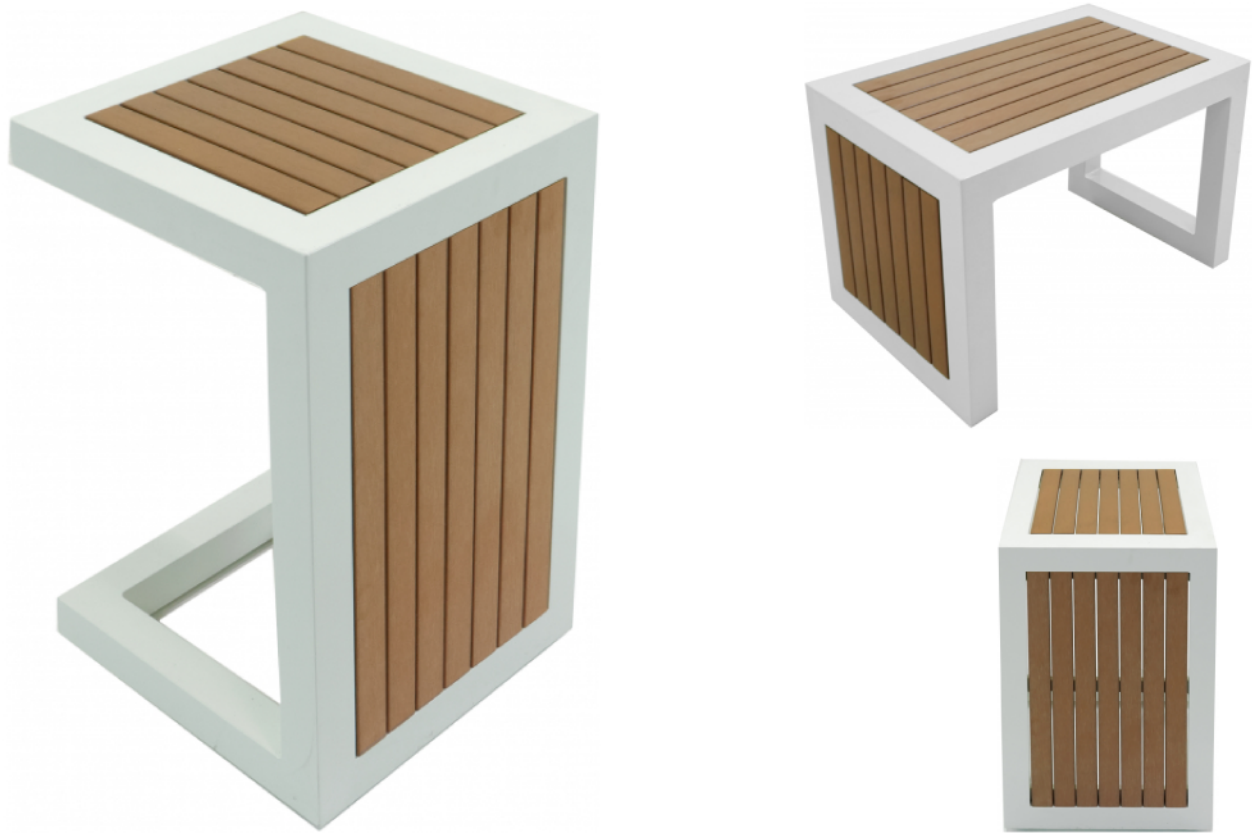

Riviera Utility Table - White - Banded

RIV-WTUT1B

The Riviera Utility Table is a multi-functional table to coordinate with any of our Riviera deep-seating pieces. It is an ideal dining or work space while you are outdoors. Like the collection itself, it is durable and easy to clean.

Product Details:

Measurements: W: 15" D: 15" H: 24.5"

Color Options: White with Teak Faux Wood Accents or Taupe with Grey Faux Wood Accents

Materials: Light-weight aluminum frames wrapped in durable PVC coated polyester sling and accented with high-density, polyethylene faux wood.