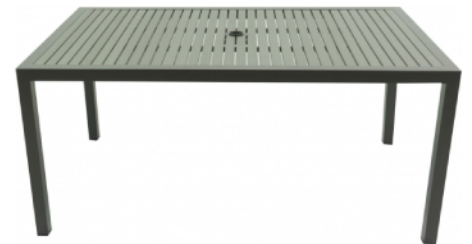

Riviera 65" Rectangle Dining Table - Grey - Banded

RIV-GWT65B

The Riviera 84" Rectangle Dining Table is a generous addition to any outdoor dining experience. The table fits eight diners, comfortably. Umbrella holes come standard. Like the collection itself, it is durable and easy to clean. The Riviera is our largest collection and often adapted in color to suit your design aesthetic.

Product Details:

Measurements: W: 65" D: 30" H: 29.5"

Color Options: White with Teak Faux Wood Accents or Taupe with Grey Faux Wood Accents

Materials: Light-weight aluminum frames topped with high-density, polyethylene faux wood.
Umbrella holes come standard.