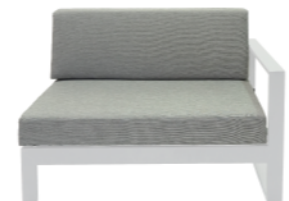

MIAMI SECTIONAL - WHITE

MIA-LAF-WHT | MIA-RAF-WHT | MIA-CORN-WHT | MIA-MID-WHT

MIA-RAF-WHT

MIA-MID-WHT

MIA-CORN-WHT

MIA-LAF-WHT

The sun deserves to shine on something as beautiful as the Miami Sectional Sofa. Designed with durable aluminum metalwork, a sleek silhouette, and extra-spacious deep seating. Stain-resistant Sunbrella® fabric cushions and weather-resistant powder-coated frame. The removable foam-filled Sunbrella cushions are easy to clean and built to last through many sunny, summer afternoons.

Product Details:

- Measurements: LAF & RAF: W 53.5" X D 32.75" X H 24", Corner: W 32.75" X D 32.75" X H 24", MIDDLE: 25.25" X 32.75" X 24"
- Color Options: White
- Materials: Powder-coated, heavy-gauge aluminum frames.
- Upholstery: Choose from an extensive collection of American-made, weather-resistant fabrics. Cushions made of quality foam, encased in a protective liner.