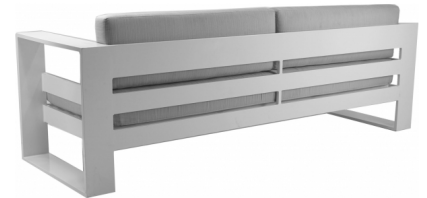

Hampton Sofa - White

HAM-SOFA-WT

The Hampton Collection has a clean silhouette that is driven by comfort and contemporary styling. Offering scale and luxury in comfort, the Hampton Sofa combines a robust aluminum frame with high-quality Sunbrella fabric cushions to stand the test of time.

Product Details:

Measurements: W: 80" D: 30.5" H: 13"

Materials: Rust-proof aluminum