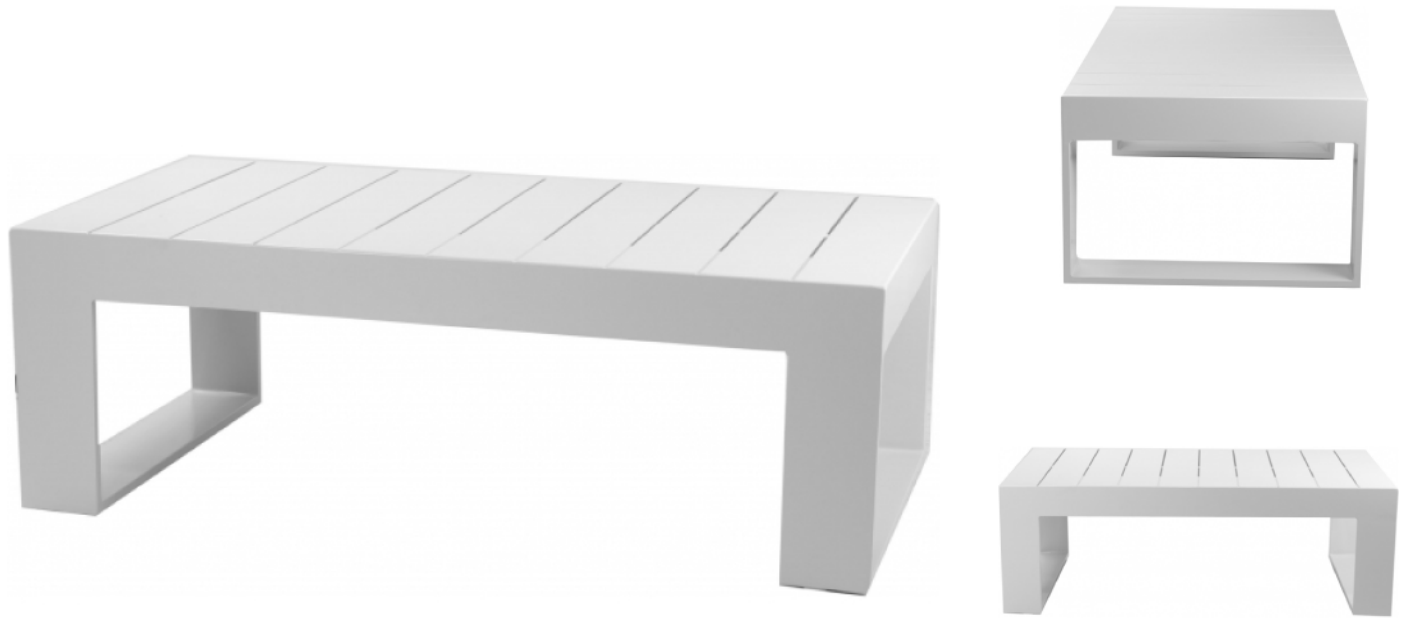

Hampton Coffee Table - White

HAM-COFF-WT

Make the most out of your outdoor space with this Hampton coffee table. It's made from powder-coated aluminum that's weather- and rust-resistant, so it always stands up to rain and harsh UV rays. The 48" wide surface features a breezy, slatted design, a smooth finish that brings the perfect amount of style to your outdoor space. It also has a sleek, sled-style base.

Product Details:

Measurements: W: 48" D: 28" H: 16.5"

Materials: Rust-proof aluminum