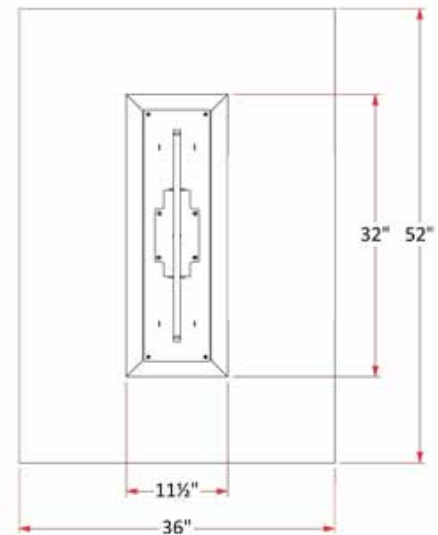

Cambria Rectangle Firetable