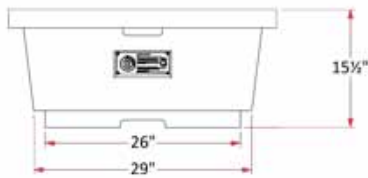

Cambria Rectangle Firetable