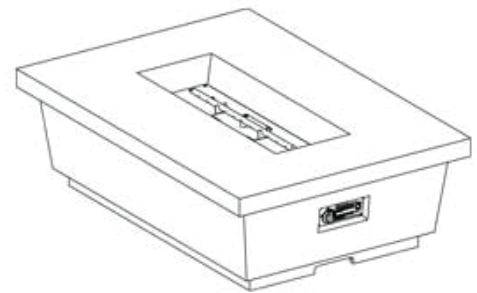

# Cambria Rectangle Firetable

This gorgeous firepit comes as a beautiful addition to any backyard. This piece is fueled with propane, or it can be hooked up to a natural gas line. The perfect centerpiece for entertaining and keeping warm.

## Product Details:

Measurements: W: 52" D: 36" H: 15.5"

Color Options: Cafe Blanco Sedona Black Lava Smoke