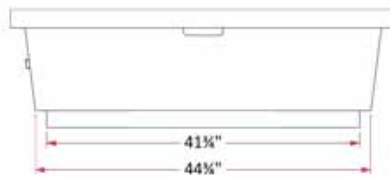

# Cambria Rectangle Firetable

This gorgeous firepit comes as a beautiful addition to any backyard. This piece is fueled with propane, or it can be hooked up to a natural gas line. The perfect centerpiece for entertaining and keeping warm.

## Product Details:

Measurements: W: 52" D: 36" H: 15.5"

Color Options: Cafe Blanco Sedona Black Lava Smoke