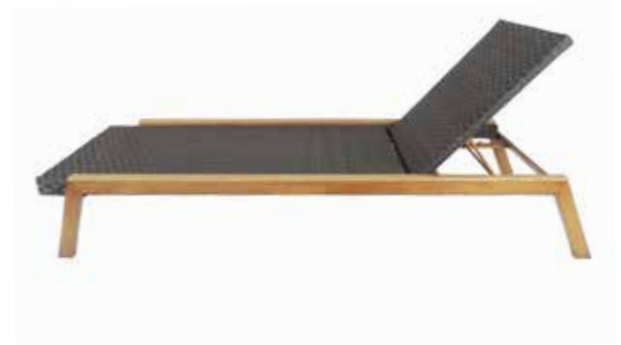

Moorea Single Chaise

MOO-G2PC1

The Moorea Single Chaise is a striking chaise lounge. The broader flatweave of this wicker is set off by faux teak accents. The simple lines of the frame construction maximize reclining space and define sitting areas with grace and style. The Moorea Collection is fancy without being fussy.

Product Details:

Measurements: W: 28.5" D: 82" H: 14"

Color Options: Charcoal Grey with faux teak accents

Materials: Light-weight aluminum frames wrapped in durable polyethylene wicker.