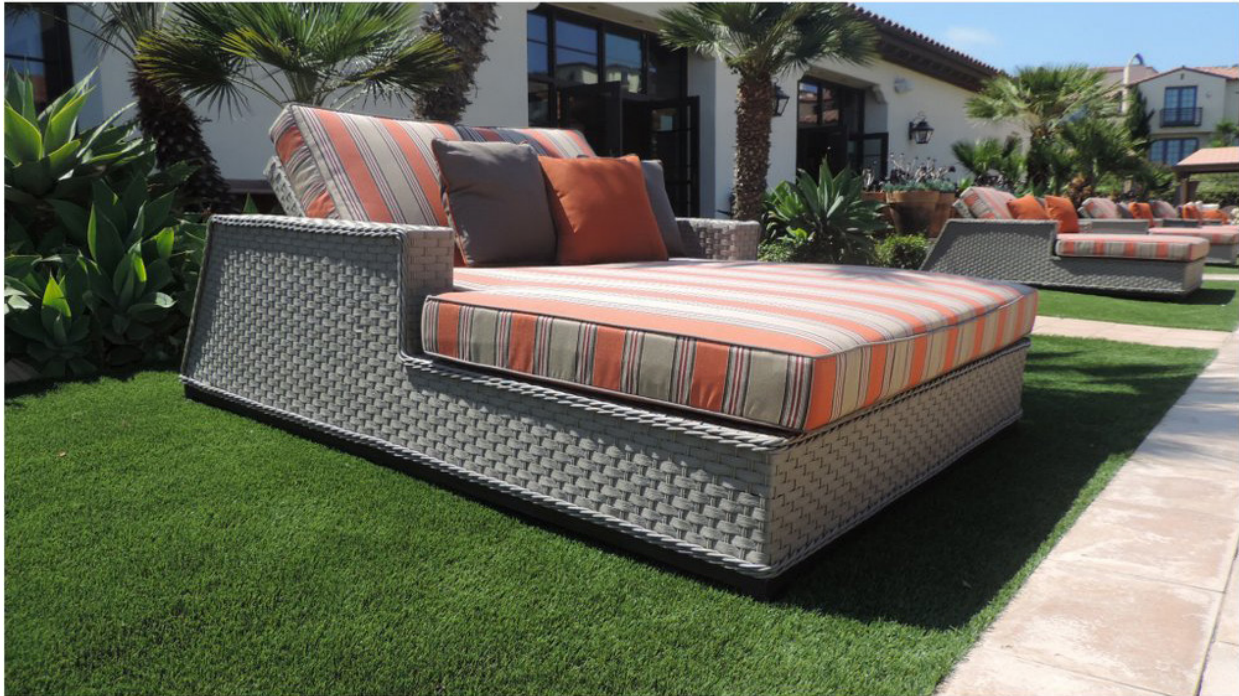

Moorea Double Chaise - Honey Grey

SKU: MOO-G2PC2-HB

The Moorea Double Chaise is a luxurious place to relax in the sun. Two individual, adjustable headrests make it an ideal chaise for two people. There is room to be separate or room to snuggle and snooze. The broader flat-weave of this wicker is set off by faux teak accents and contrasting, corded-edge details. The simple lines of the frame construction maximize seating space and define sitting areas with grace and style. The Moorea Collection is fancy without being fussy.

Product Details

Dimensions: 13"H x 65.5"W x 85"D

Color Options: Honey Grey or Charcoal Grey

Materials: Powder coated aluminum with wicker.